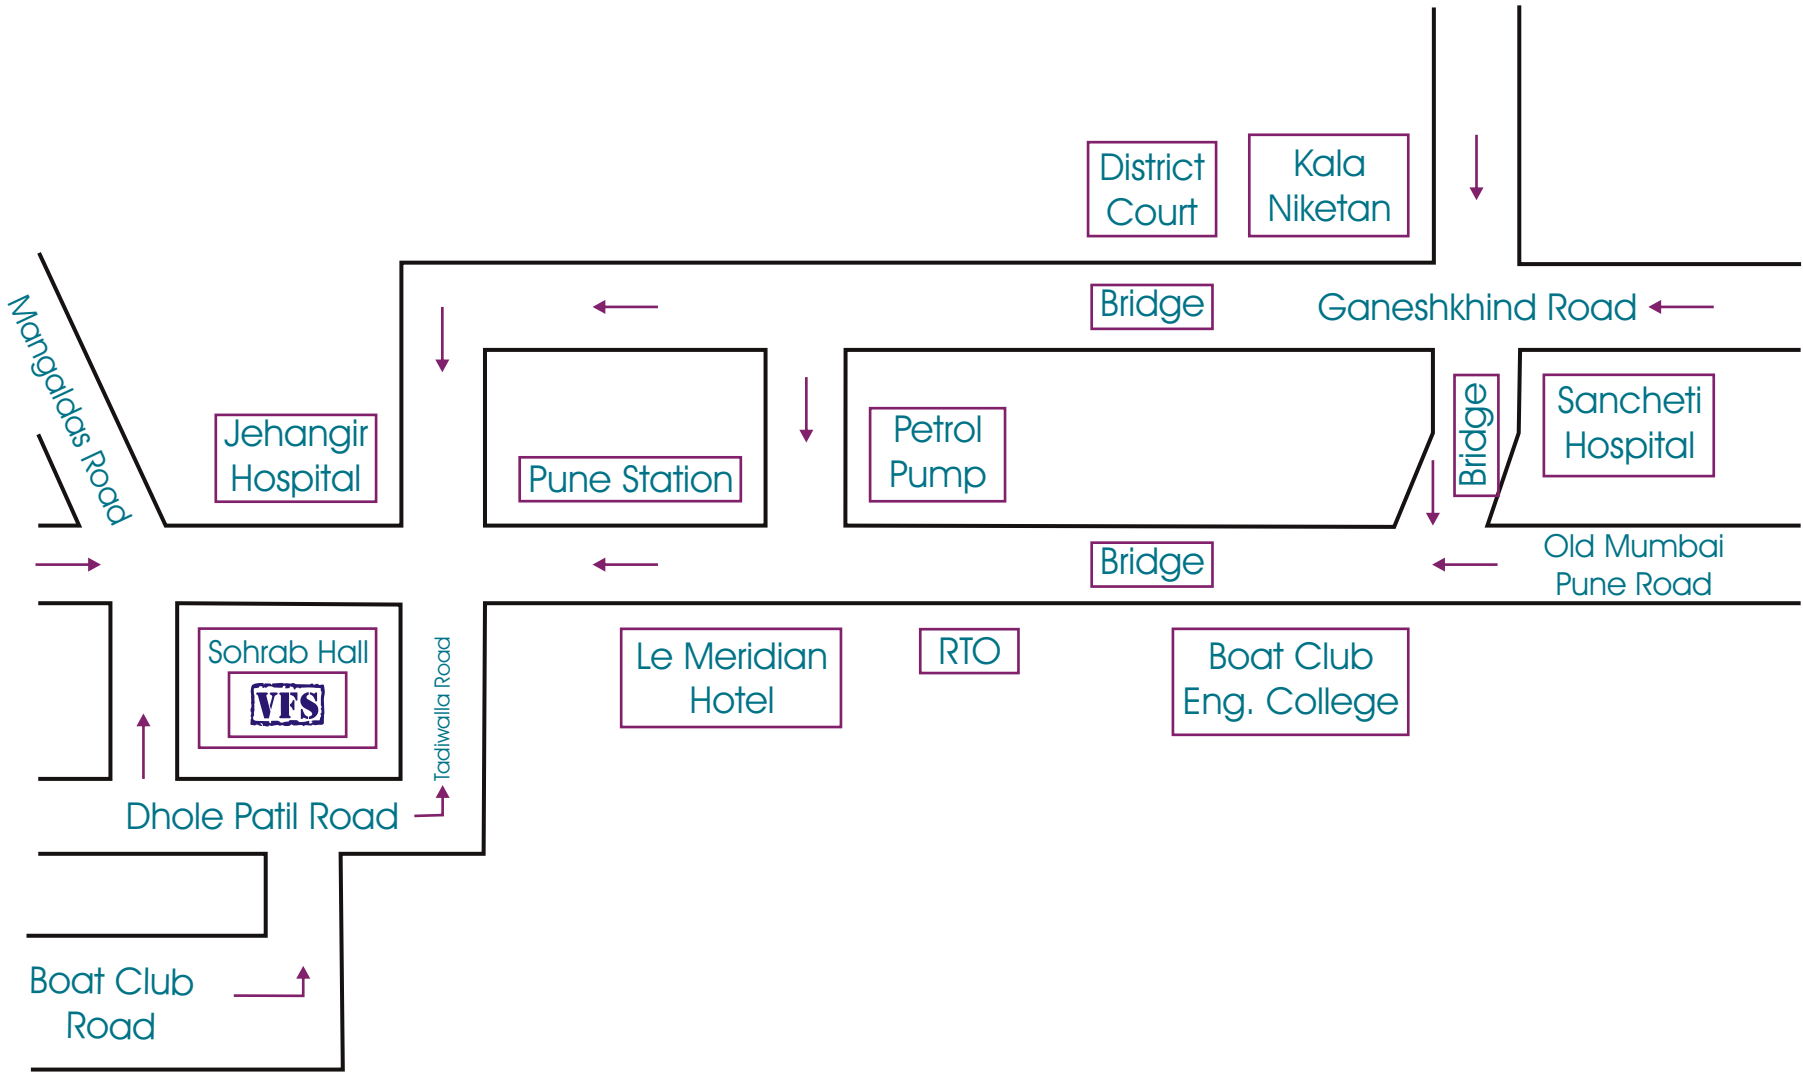

PUNE

Jehangir Hospital

Pune Station

Petrol Pump

Sancheti Hospital

District Court

Kala Niketan

Sohrab Hall
VFS

Le Meridian Hotel

RTO

Boat Club Eng. College

Old Mumbai Pune Road

Mangaldas Road

Dhole Patil Road

Tadiwalla Road

Boat Club Road

Bridge

Ganeshkhind Road

Bridge

Bridge